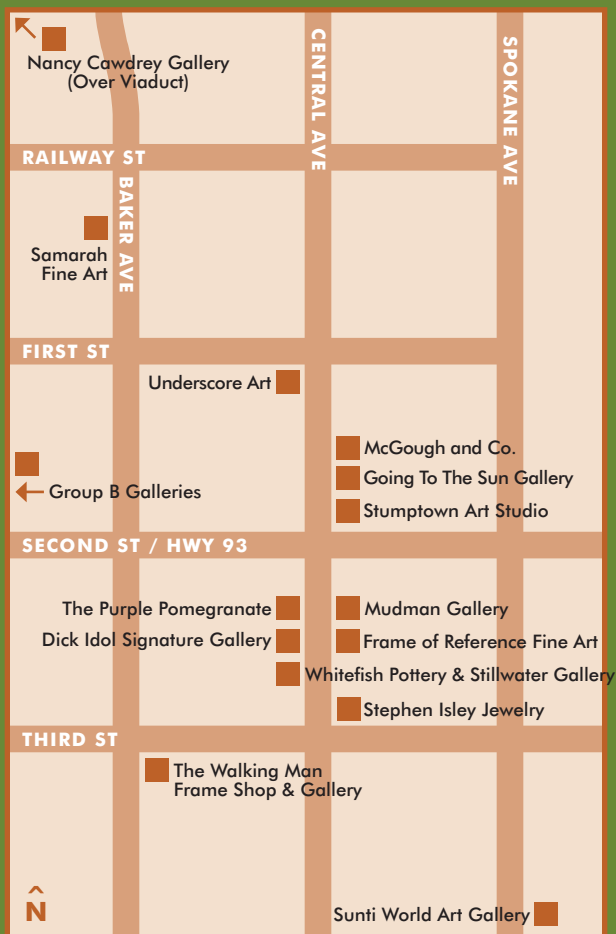

Whitefish Gallery Nights

ART GALLERY MAP

FREE and open to public
6 p.m. – 9 p.m.

Thursday, May 2

Thursday, August 1

Thursday, June 6

Thursday, September 5

Thursday, July 11

Thursday, October 3

GUIDE PRODUCED BY:
WHITEFISH GALLERY ASSOCIATION
www.WhitefishGalleryNights.org